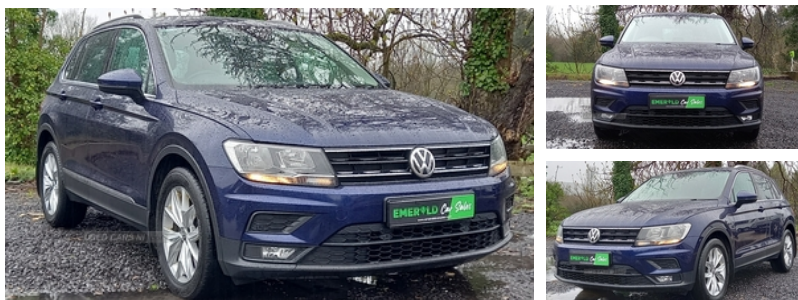

Volkswagen Tiguan 2.0 TDi 150 SE Nav 5dr | Mar 2018

£14,950

NI CAR (NO BREXIT TAX)

2018 VW Tiguan 2.0 Tdi SE Nav finished in Atlantic Blue Metallic with Alloys, Sat Nav, Bluetooth, Cruise Control, DAB digital Radio, Auto Lights and Wipers, Tinted Windows, Service History, Spare Wheel all standard. Last owner was local since 2020 so no export duty applicable only Vrt calculated at 4840. Comes with 6 Months Warranty and Finance facilities available.

Miles:	64795
Fuel Type:	Diesel
Transmission:	Manual
Colour:	Blue
Engine Size:	1968
CO2 Emission:	125
Tax Band:	Petrol/Diesel (£190 p/a)
Body Style:	Sport utility vehicle
Insurance group:	16E
Reg:	WU18YNF